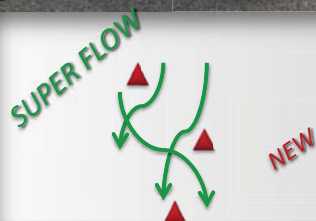

MASCHIO GASPARDO

New Element

Higher ground clearance to avoid any damages to crops. From 60 to 70 cm depending on crop and machine setup. The 12mm spring guarantees higher performance and better wear resistance. **LONG LIFE** with tungsten protection makes tool life 2 times longer, thus reducing time waste.

Springs are better spaced and positioned to guarantee an optimal flow and avoid clogging.