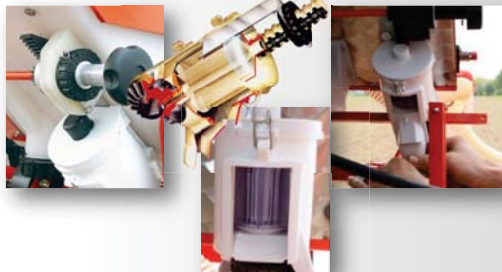

Configurations for BETTERRave

3ZD → for deep working, with large grass quantities. Special tine profile cut grass; the discs cover weeds and prevent plant damages. Rear coulter creates a deep groove to ease water drainage.

MASCHIO GASPARDO

Accessories

A simple and smart tool to extend the possible usage of your machine!

6 rows

but also...

4 rows

Simply raising the external units from tractor's cab! Same from 8 to 6 units

MASCHIO GASPARDO

Fertilizer

HL and HP versions can be equipped with plastic hopper by 160 l (per tank)

The patented MINIMAX distributor device delivers the fertilizing agent with high precision with no damage for grains, thanks to the silicon roller. The centralized adjustment speedy set eases the metering setup.